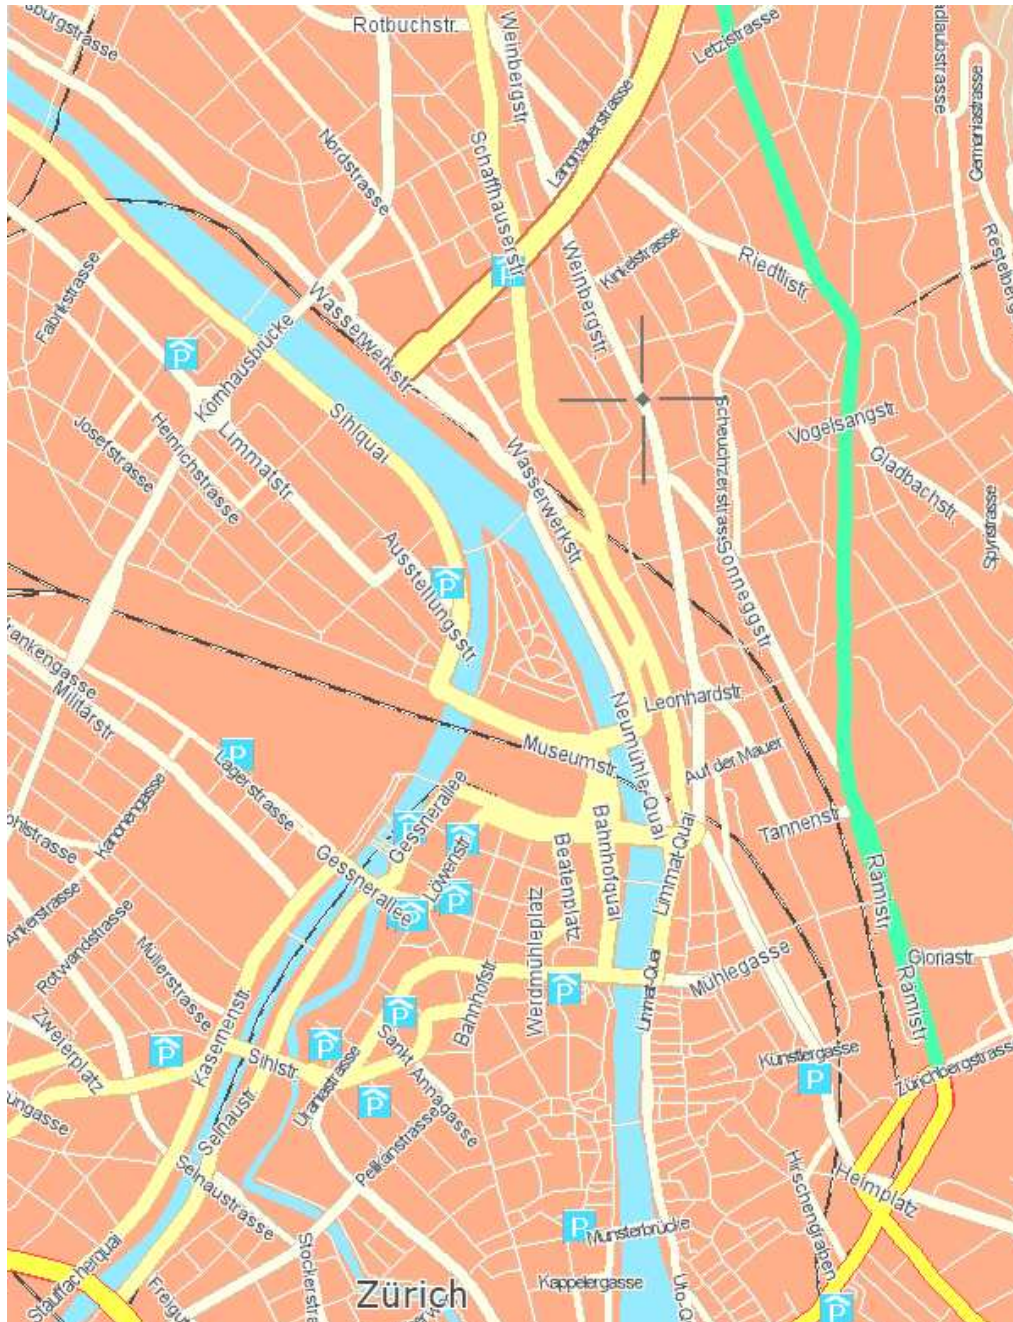

Swiss Q Hotel Rex
Weinbergstrasse 92, 8006 Zürich

Tel. +41 (0) 44 360 25 25
Fax. +41 (0) 44 360 25 52

By train:

From Zurich main station only 4 stops with tram No. 7 (direction Stettbach) to stop Ottikerstrasse

From the airport:

Take a train to Zurich main station, from there see above or
Take tram No. 10 to stop Milchbuck, switch to tram No. 7 (direction Wollishofen) to stop Ottikerstrasse

By car:

Motorway direction Zurich-City – exit “Unterstrass” –
“Schaffhauserplatz/City” – “Weinbergstrasse”